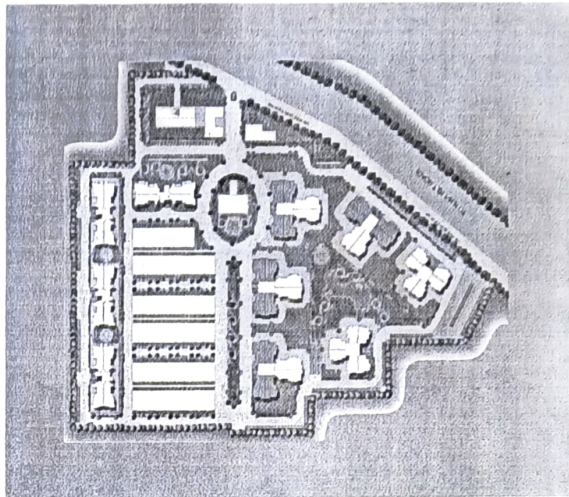

UNIT PLAN
3 BHK + STUDY+SERV.

UNIT PLAN

3BHK
Area - 1895*sq. ft.

* Approx

SPLENDOR
GRANDE

3BHK
Area - 1650*sq. ft.

*Approx

UNIT PLAN

2BHK
Area - 1375*sq. ft.

* Approx