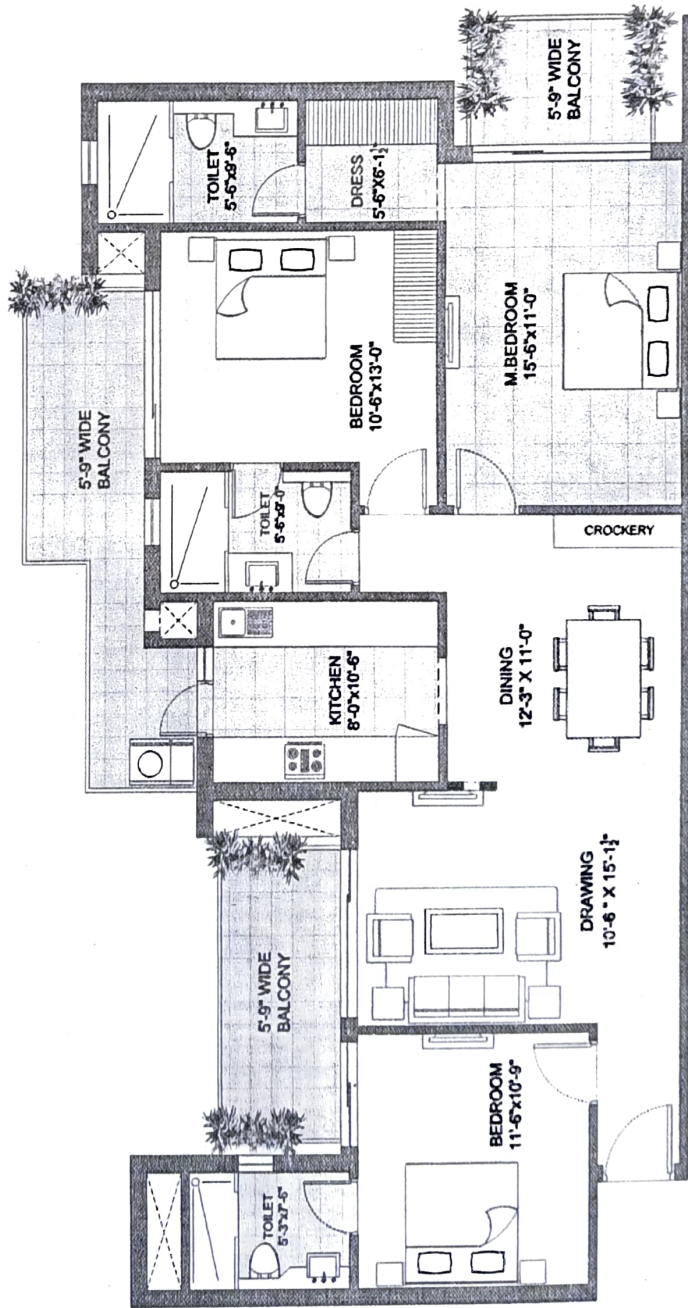

UNIT PLAN
3 BHK + STUDY+SERV.

UNIT PLAN

3BHK
Area - 1895*sq. ft.

* Approx

SPLENDOR
GRANDE

3BHK
Area - 1650*sq. ft.

*Approx

UNIT PLAN

2BHK
Area - 1375*sq. ft.

* Approx