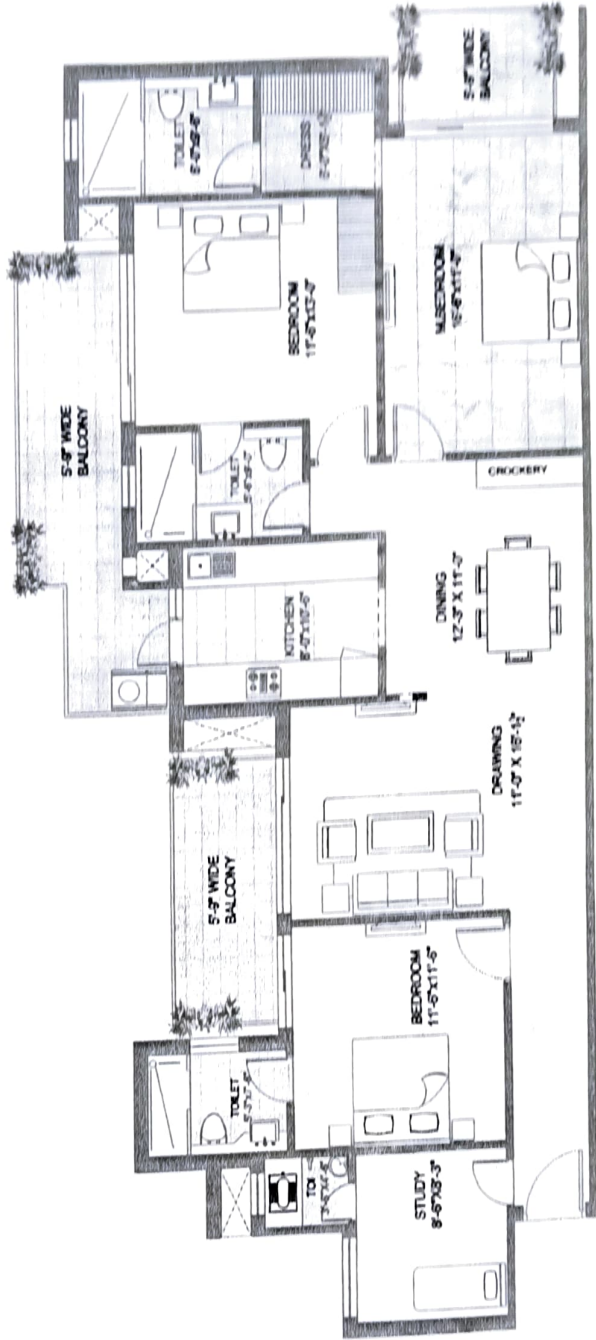

UNIT PLAN
3 BHK + STUDY+SERV.

UNIT PLAN

3BHK
Area - 1895*sq. ft.

* Approx

SPLENDOR
GRANDE

3BHK
Area - 1650*sq. ft.

*Approx

UNIT PLAN

2BHK
Area - 1375*sq. ft.

* Approx